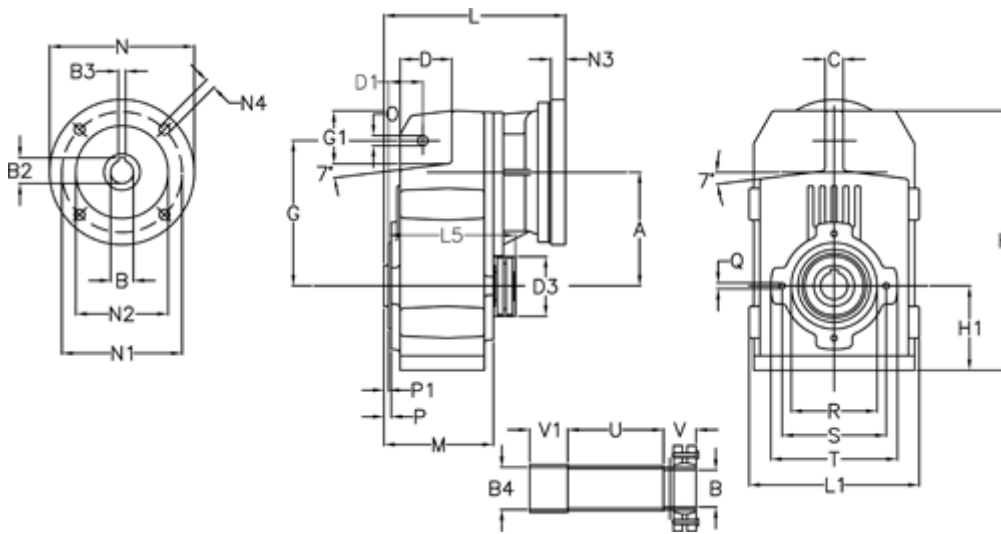

Article number: 29560201455235  
 Description: Shaft mounted gear  
 A252S-14,5-P90B5

## Measures

A = 128.75	D1 = 43.5	I5 = 197.5	P1 = 3.5	V1 = 40
B = 31	d3 = 83	M = 135.5	Q = M10x14	
B1 = 24	G = 162	N = 200	R = 110	
B2 = 27.3	G1 = 58.0	N1 = 165	S = 130	
B3 = 8	H = 290.5	N2 = 130	T = 150	
B4 = 32	H1 = 93.5	N4 = M10x20	Tightening torque N m = 14.5	
C = 20	L = 232.5	O = 13	U = 96.0	
D = 57.0	L1 = 188	P = 6.0	V = 38	